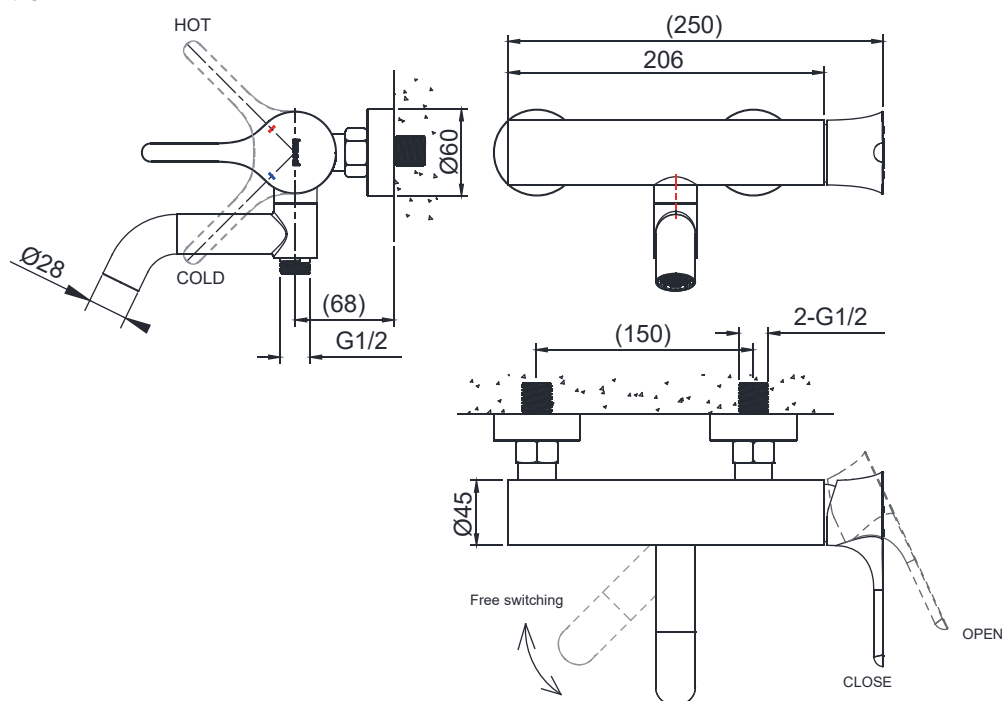

PRODUCT SPECIFICATION

NF64248C-01

Single Handle Wall-Mount Bath/Shower Faucet

(Rough-in Dimensions):

(Unit): mm

Pressure range: 0.1-0.5MPa

Best to use: 0.3MPa

Item No.	NF64248C-01
Available Color	Chrome
Materials	Brass
Cartridge	Φ35 ceramic cartridge
Aerator	NEOPERL
Shipping Package	Set/CTN: 8 Set M ³ /CTN: 0.07 M ³ G.W/CTN: 20 kg

Remarks: Matchable with different shower sets; 0.3MPa±0.02MPa: Outlet water flow of shower 14.4 L/min, Outlet water flow of hand shower 15.3 L/min.

INNOCI reserves the right to make changes or modifications on any of its products without advance notice.