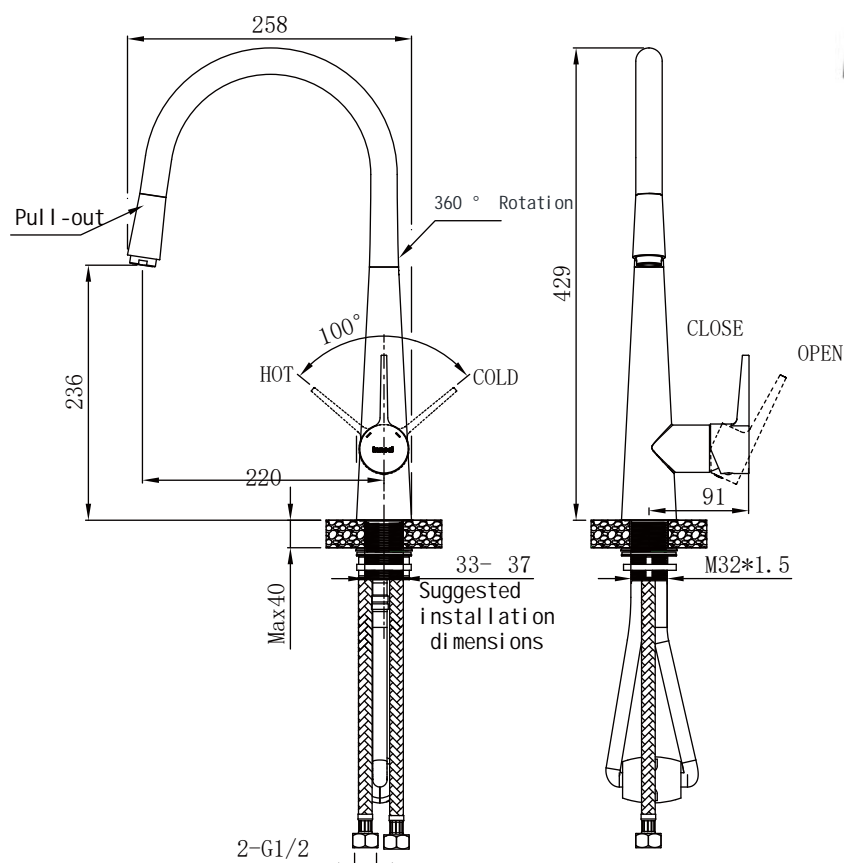

PRODUCT SPECIFICATION

NF70102CA-B

Single Handle Pulldown Kitchen Faucet

(Rough-in Dimensions):

(Unit): mm

Pressure range: 0.1-0.5MPa

Best to use: 0.3MPa

Item No.	NF70102CA-B
Available Color	Chrome
Materials	Brass
Cartridge	Φ35ceramic cartridge
Aerator	Neoperl
Shipping Package	Set/CTN: 8 Set M³/CTN: 0.101M³ G.W/CTN: 20.5kg

Remarks: With S.S. flexible supply tube set ,Table opening size Φ33-Φ37, 0.3MPa±0.02MPa, Outlet water flow 4.89 L/MIN.

INNOCI reserves the right to make changes or modifications on any of its products without advance notice.