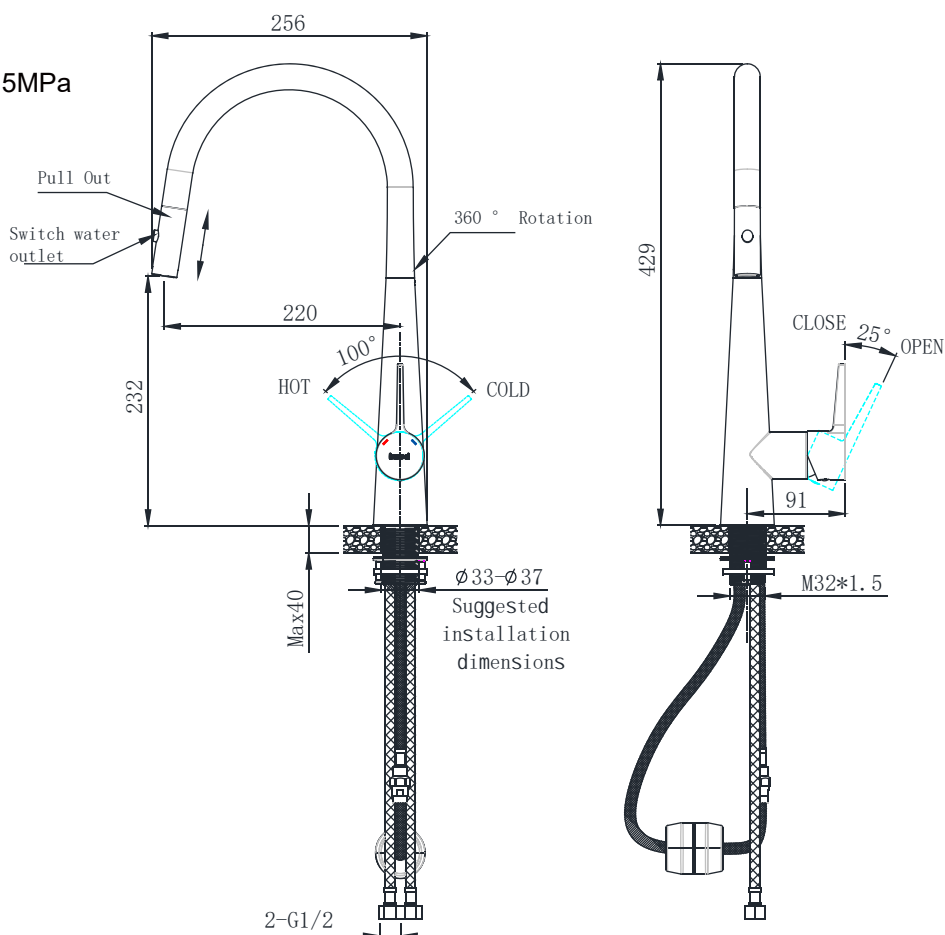

Remarks: With S.S. flexible supply tube set ,Table opening size Φ33-Φ37, 0.3MPa±0.02MPa, Outlet water flow 4.89 L/MIN.

INNOCI reserves the right to make changes or modifications on any of its products without advance notice.

PRODUCT SPECIFICATION

NF70102KB-B

Single Handle Pulldown Kitchen Faucet

(Rough-in Dimensions):

(Unit): mm

Pressure range: 0.1-0.5MPa

Best to use: 0.3MPa

Item No.	NF70102KB-B
Available Color	Black
Materials	Brass
Cartridge	Φ35ceramic cartridge
Aerator	Ordinary
Shipping Package	Set/CTN: 10 Set M ³ /CTN: 0.1M ³ G.W/CTN: 26 kg

Remarks: With S.S. flexible supply tube set ,Table opening size Φ33-Φ37, 0.3MPa±0.02MPa, Outlet water flow 6.6 L/MIN.

INNOCI reserves the right to make changes or modifications on any of its products without advance notice.