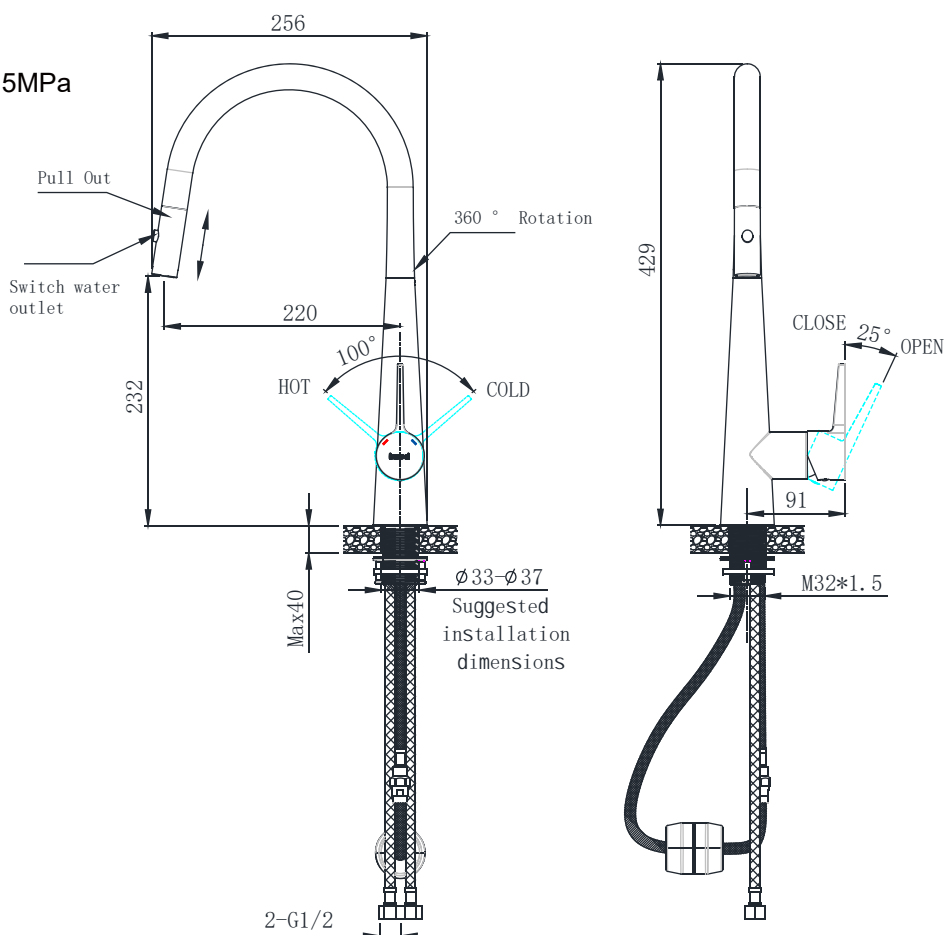

Remarks: With S.S. flexible supply tube set ,Table opening size Φ33-Φ37, 0.3MPa±0.02MPa, Outlet water flow 4.89 L/MIN.

INNOCI reserves the right to make changes or modifications on any of its products without advance notice.

Remarks: With S.S. flexible supply tube set ,Table opening size Φ33-Φ37, 0.3MPa±0.02MPa, Outlet water flow 6.6 L/MIN.

INNOCI reserves the right to make changes or modifications on any of its products without advance notice.

PRODUCT SPECIFICATION

NF70102QB-B

Single Handle Pulldown Kitchen Faucet

(Rough-in Dimensions):

(Unit): mm

Pressure range: 0.1-0.5MPa

Best to use: 0.3MPa

Item No.	NF70102QB-B
Available Color	Titanium Grey
Materials	Brass
Cartridge	Φ35ceramic cartridge
Aerator	Ordinary
Shipping Package	Set/CTN: 10 Set M ³ /CTN: 0.1M ³ G.W/CTN: 26 kg