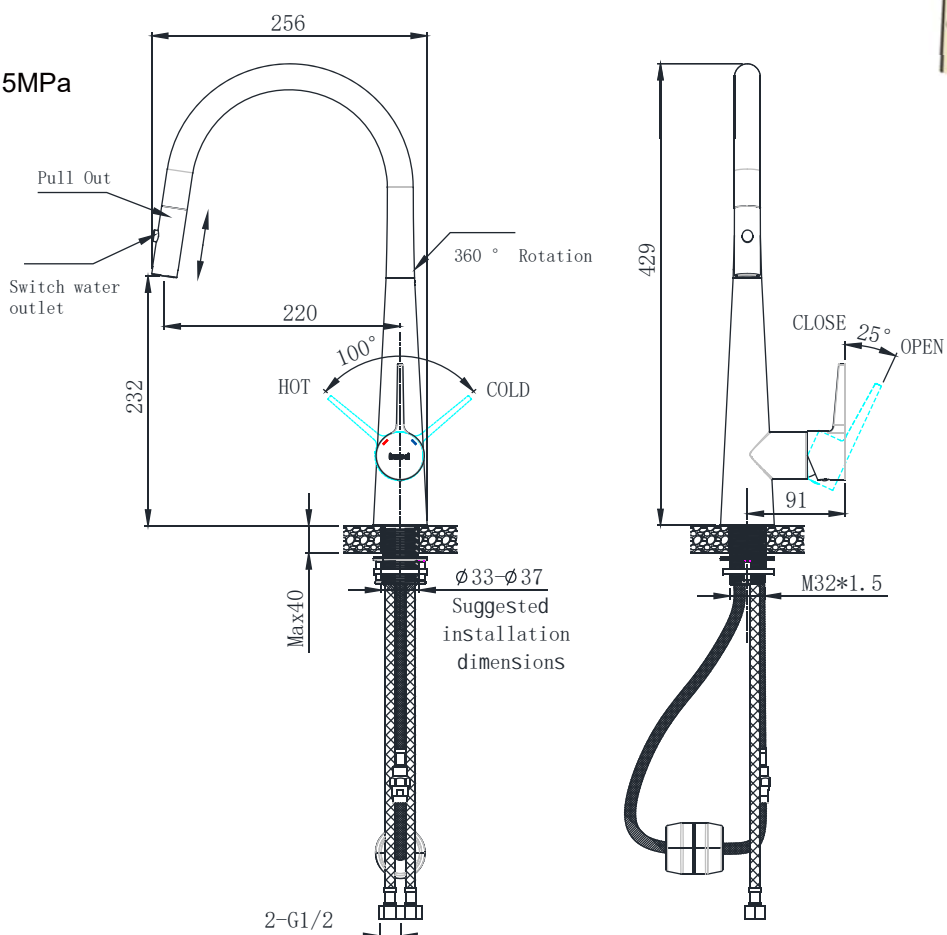

(Rough-in Dimensions):

(Unit): mm

Pressure range: 0.1-0.5MPa

Best to use: 0.3MPa