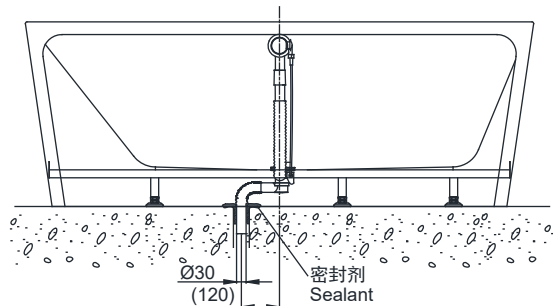

PRODUCT SPECIFICATION 产品规格书

NB25610M-5F

1.6m Belt group bath(matt)
1.6 米裙边浴缸 (哑光)

(Rough-in Dimensions):

安装尺寸图:

(Unit): mm

单位: 毫米

(Size): 1600X750X580

尺寸: 1600X750X580

Item No. 品号	NB25610M-5F
Capacity 容水量	Safety volume: 250 L 浴缸安全容水量: 250 升
Available Color 颜色	Matt White 哑白色
Materials 材质	Acrylic 亚克力
Shipping Package 运输包装	浴缸包装: L(长)1660 X W(宽) 810X H(高) 600mm (1set/1CTN 1个/1箱) G.W(毛重): 52 kg Bathtub Package:

Remarks: Contains black handwheel copper desiccant and copper desiccant joint(L = 500MM),

备注: 包含黑色手轮铜质去水器和铜质去水器连接管(L=500mm)。

INNOCI reserves the right to make changes or modifications on any of its products without advance notice.
INNOCI 艺耐公司保留不事先通知便改变或修改的权利