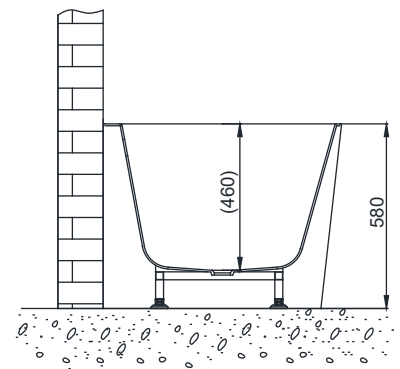

PRODUCT SPECIFICATION 产品规格书

NB25610M-5F

1.6m Belt group bath(matt)
1.6 米裙边浴缸 (哑光)

(Rough-in Dimensions):

安装尺寸图:

(Unit): mm

单位: 毫米

(Size): 1600X750X580

尺寸: 1600X750X580

Item No. 品号	NB25610M-5F
Capacity 容水量	Safety volume: 250 L 浴缸安全容水量: 250 升
Available Color 颜色	Matt White 哑白色
Materials 材质	Acrylic 亚克力
Shipping Package 运输包装	浴缸包装: L(长)1660 X W(宽) 810X H(高) 600mm (1set/1CTN 1个/1箱) G.W(毛重): 52 kg Bathtub Package:

Remarks: Contains black handwheel copper desiccant and copper desiccant joint(L = 500MM),

备注: 包含黑色手轮铜质去水器和铜质去水器连接管(L=500mm)。

INNOCI reserves the right to make changes or modifications on any of its products without advance notice.
INNOCI 艺耐公司保留不事先通知便改变或修改的权利