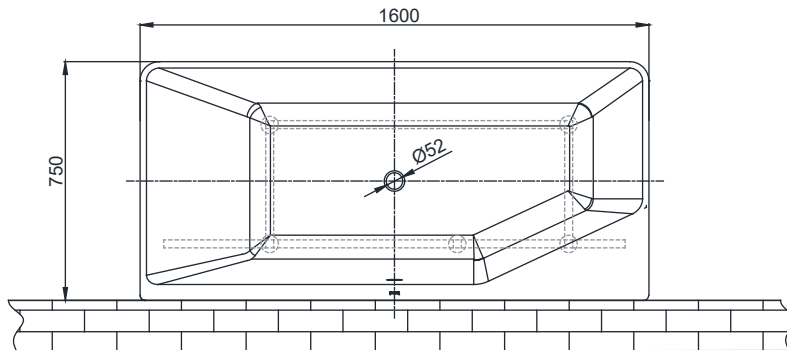

PRODUCT SPECIFICATION 产品规格书

NB25610M-5F

1.6m Belt group bath(matt)
1.6 米裙边浴缸 (哑光)

(Rough-in Dimensions):

安装尺寸图:

(Unit): mm

单位: 毫米

(Size): 1600X750X580

尺寸: 1600X750X580

Item No. 品号	NB25610M-5F
Capacity 容水量	Safety volume: 250 L 浴缸安全容水量: 250 升
Available Color 颜色	Matt White 哑白色
Materials 材质	Acrylic 亚克力
Shipping Package 运输包装	浴缸包装: L(长)1660 X W(宽) 810X H(高) 600mm (1set/1CTN 1个/1箱) G.W(毛重): 52 kg Bathtub Package:

Remarks: Contains black handwheel copper desiccant and copper desiccant joint(L = 500MM),

备注: 包含黑色手轮铜质去水器和铜质去水器连接管(L=500mm)。

INNOCI reserves the right to make changes or modifications on any of its products without advance notice.
INNOCI 艺耐公司保留不事先通知便改变或修改的权利