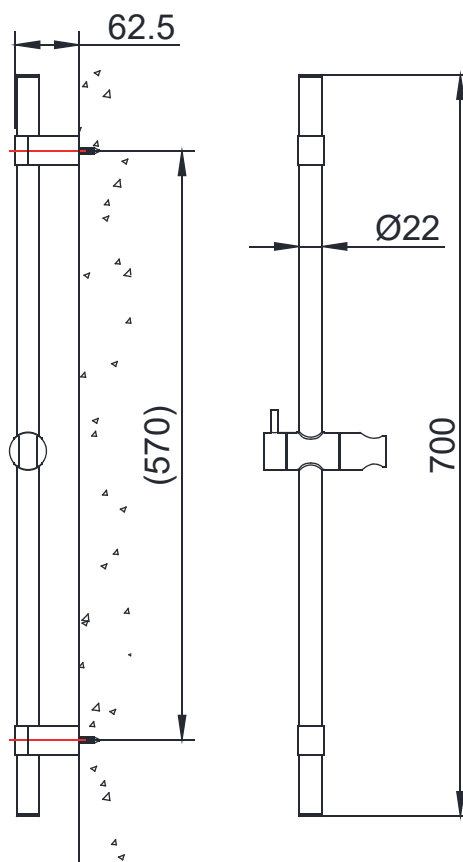

PRODUCT SPECIFICATION

ND1129C Round Sliding Bar

(Rough-in Dimensions):

(Unit): mm

Item No.	ND1129C
Available Color	Chrome
Materials	Brass
Shipping Package	Set/CTN: 10 Set M ³ /CTN: 0.08 M ³ G.W/CTN: 13.5 kg
Remarks: Matchable with different hand-held shower & shower hose(Without hand-held shower & shower hose).	