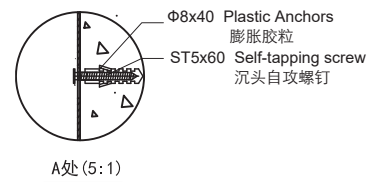

PRODUCT SPECIFICATION 产品规格书

NM26023Z-L

One-door Mirror Cabinet with LED
LED方型单门镜柜

(Rough-in Dimensions):

安装尺寸图:

(Unit): mm

单位: 毫米

Size: 550*750*145mm

尺寸: 550*750*145mm

Item No. 品号	NM26023Z-L
Available Color 颜色	Brown 棕色
Materials 材质	Plywood 多层板
Shipping Package 运输包装	CTN/Set: 1 CTN M ³ /CTN: 0.1 M ³ G.W/CTN: 16.8 kg 箱/套: 1箱 体积/箱: 0.1 M ³ 毛重/箱: 16.8 kg
Hardware Accessories 五金配件	SUS304 soft closing quick-release door hinges “SUS304”快拆门铰链
Certification is introduced 认证介绍 (电器)	IP44 certification IP44认证
Function is introduced 功能介绍	LED function Anti-fog mirror LED功能 防雾