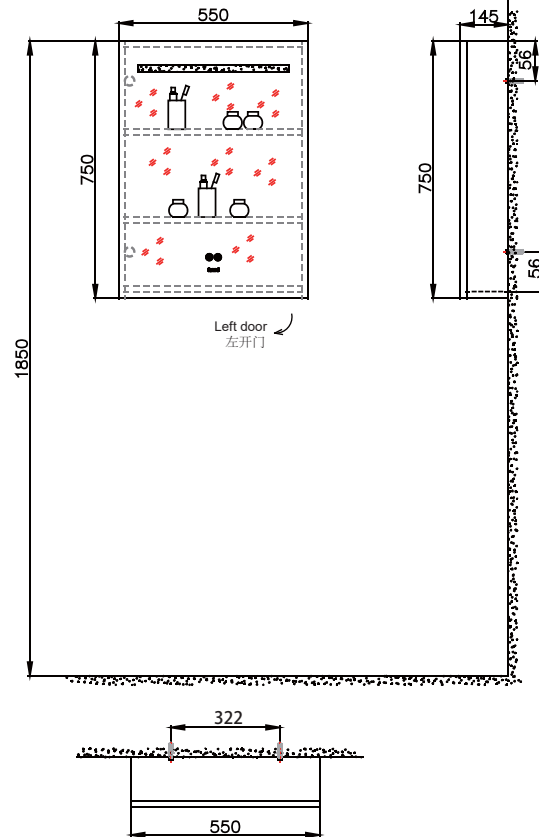

PRODUCT SPECIFICATION 产品规格书

NM26023Z-L

One-door Mirror Cabinet with LED
LED方型单门镜柜

(Rough-in Dimensions):

安装尺寸图:

(Unit): mm

单位: 毫米

Size: 550*750*145mm

尺寸: 550*750*145mm

Item No. 品号	NM26023Z-L
Available Color 颜色	Brown 棕色
Materials 材质	Plywood 多层板
Shipping Package 运输包装	CTN/Set: 1 CTN M ³ /CTN: 0.1 M ³ G.W/CTN: 16.8 kg 箱/套: 1箱 体积/箱: 0.1 M ³ 毛重/箱: 16.8 kg
Hardware Accessories 五金配件	SUS304 soft closing quick-release door hinges “SUS304”快拆门铰链
Certification is introduced 认证介绍 (电器)	IP44 certification IP44认证
Function is introduced 功能介绍	LED function Anti-fog mirror LED功能 防雾