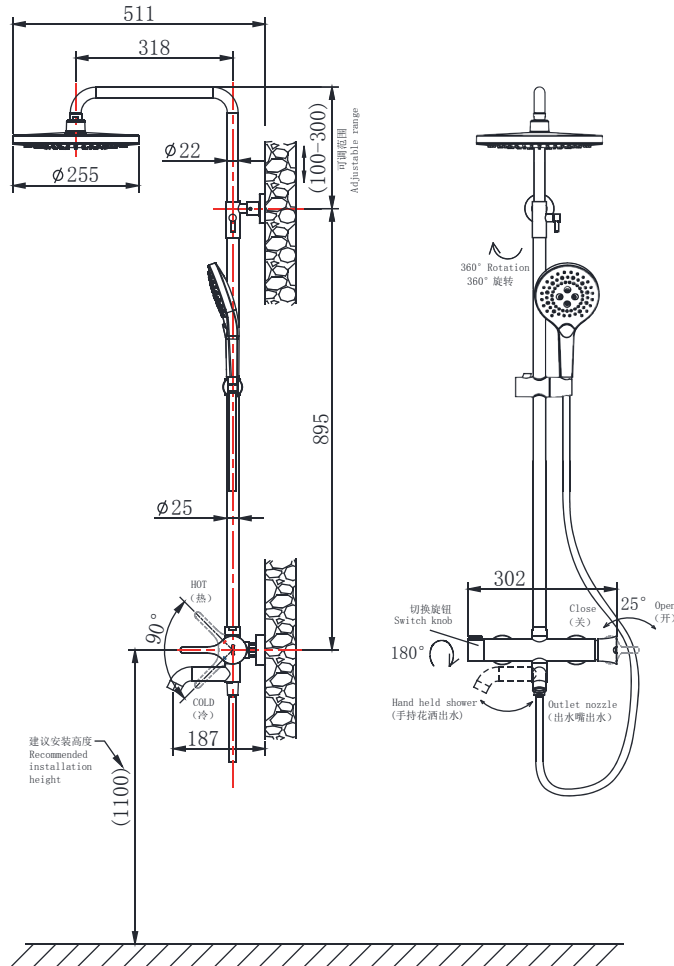

PRODUCT SPECIFICATION 产品规格书

ND2245BG-1

Shower Column Set

淋浴柱组合

(Rough-in Dimensions):

安装尺寸图:

(Unit): mm

单位: 毫米

Pressure range: 0.1-0.5MPa

水压范围: 0.1-0.5MPa

Best to use: 0.3MPa

最优水压: 0.3MPa

Item No. 品号	ND2245BG-1		
Available Color 颜色	Gold Sand 流沙金		
Materials 材质	Main part: Brass 主体: 黄铜	Water pipe: SUS 升降管: 不锈钢	
Cartridge 阀芯	Φ35 ceramic cartridge Φ35 陶瓷阀芯		
Aerator 起泡器	Ordinary 普通		
Shipping Package 运输包装	Set/CTN: 4 Set 套/箱: 4套	M ³ /CTN: 0.26 M ³ 体积/箱: 0.26 M ³	G.W/CTN: 18.2 kg 毛重/箱: 18.2 kg

Remarks: Including faucet body, Standard 10" ABS shower head, 3-function hand held shower (ABS) and 1.5m PVC shower hose; 0.3MPa±0.02MPa : Outlet: 9.94L/min, Hand-held shower: 8.75L/min, Shower head: 9.23 L/min.

备注: 含龙头主体, 标配三功能手握花洒 (ABS), 10寸顶花洒 (ABS), L=1500mm 流沙金色软管 (PVC); 动态水压 0.3MPa±0.02MPa: 出水嘴: 9.94L/min, 手持: 8.75L/min, 顶喷: 9.23 L/min。

INNOCI reserves the right to make changes or modifications on any of its products without advance notice.