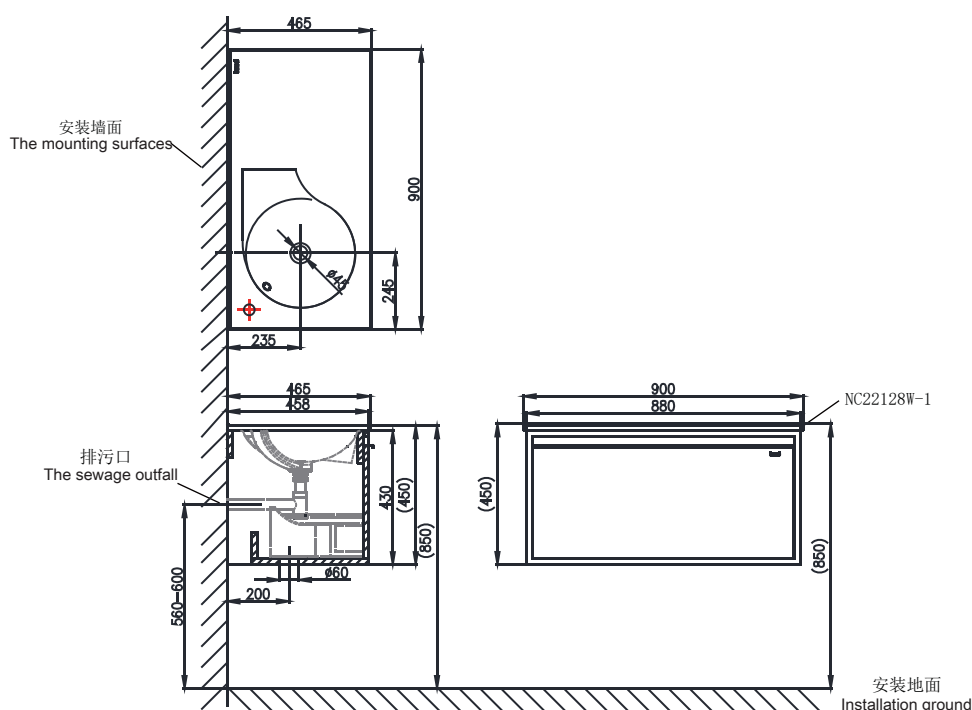

PRODUCT SPECIFICATION 产品规格书

NM48604Y+NC22128W-1

90CM Wall-hung Vanity
90公分挂墙浴室柜

(Rough-in Dimensions):

安装尺寸图:

(Unit): mm

单位: 毫米

Size: 880*458*430MM(cabinet)

900*465*450MM(overall)

尺寸: 880*458*430MM (柜体)

900*465*450MM(整体)

Item No. 品号	NM48604Y (Cabinet 柜体) +NC22128W-1 (Basin 盆)
Available Color 颜色	NM48604Y (Classical red oak 古典红橡色) NC22128W-1(White 白色)
Materials 材质	NM48604Y(Plywood 多层实木) NC22128W-1 (Vitreous China 陶瓷)
Shipping Package 运输包装	CTN/Set: 1 CTN M3/CTN: 0.21 M3 G.W/CTN: 20.5kg 箱/套: 1 箱 体积/箱: 0.21 M3 毛重/箱: 20.5kg
Hardware Accessories 五金配件	"DTC" soft closing tracks "东泰" 骑马抽缓冲导轨
Structure of the way 结构方式	Single Drawer 单抽
Remarks: Faucet and drainage not included. Free selection of NP12206K and NP12208K and NP12205K metal feet 备注: 不含龙头和排杆, 自由选配NP12206K和NP12208K和NP12205K金属脚	