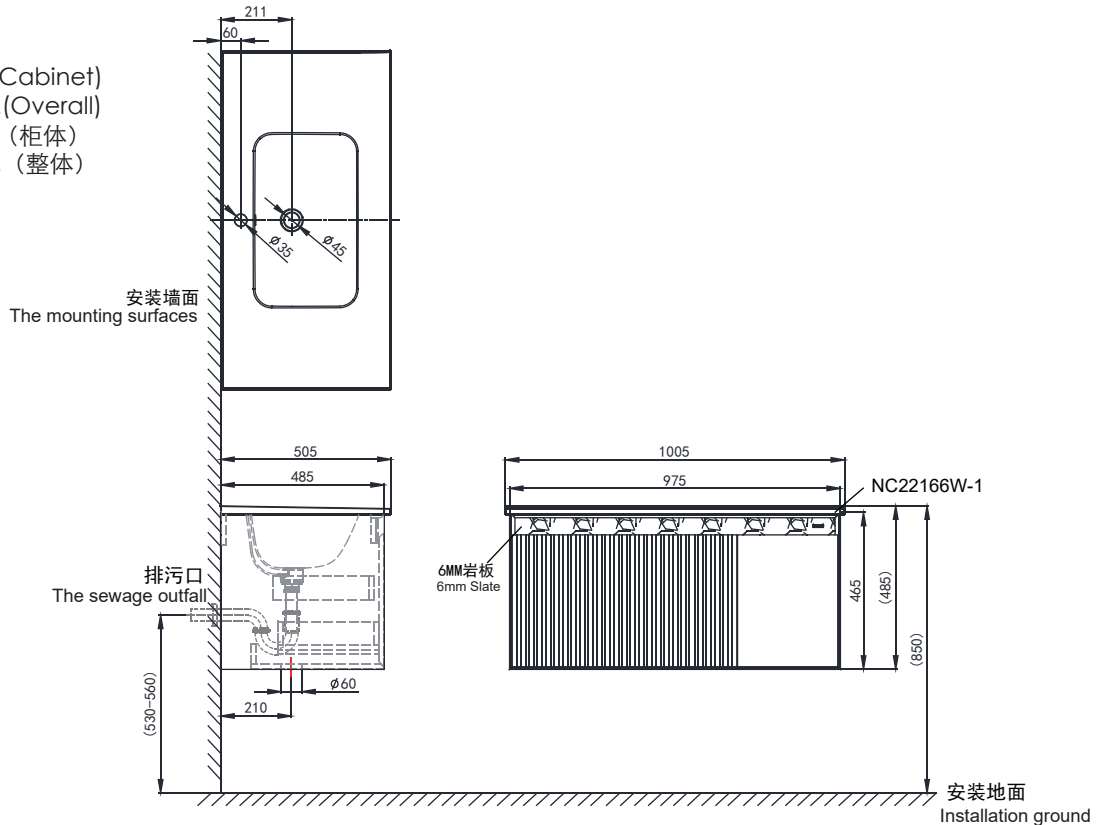

NM41023ZN+NC22166W-1

100CM Wall-hung Vanity
100公分挂墙浴室柜

(Rough-in Dimensions):

安装尺寸图:

(Unit): mm

单位: 毫米

Size: 975*485*465MM (Cabinet)

1005*505*485MM (Overall)

尺寸: 975*485*465MM (柜体)

1005*505*485MM (整体)

Item No. 品号	NM41023ZN (Cabinet 柜体) +NC22166W-1 (Basin 盆)
Available Color 颜色	NM41023ZN (Brown+Mulan subgrey 棕色+木兰灰) NC22166W-1(White 白色)
Materials 材质	NM41023ZN (Plywood 多层实木) NC22166W-1 (Vitreous China 陶瓷)
Shipping Package 运输包装	CTN/Set: 1 CTN M3/CTN: 0.28 M3 G.W/CTN: 26.5kg 箱/套: 1 箱 体积/箱: 0.28 M3 毛重/箱: 26.5kg
Hardware Accessories 五金配件	"DTC"soft closing tracks+SUS304 quick release soft closing door hinges “东泰”缓冲导轨+304快拆缓冲门铰链
Structure of the way 结构方式	Left (single draw+inside drawer)+Right (single door) 左 (单抽+内抽) +右 (单门)
Remarks: Faucet and drainage not included. Containing plastic container, mounting screw package. 备注: 不含龙头和排杆, 含塑料置物盒、安装螺丝包。	