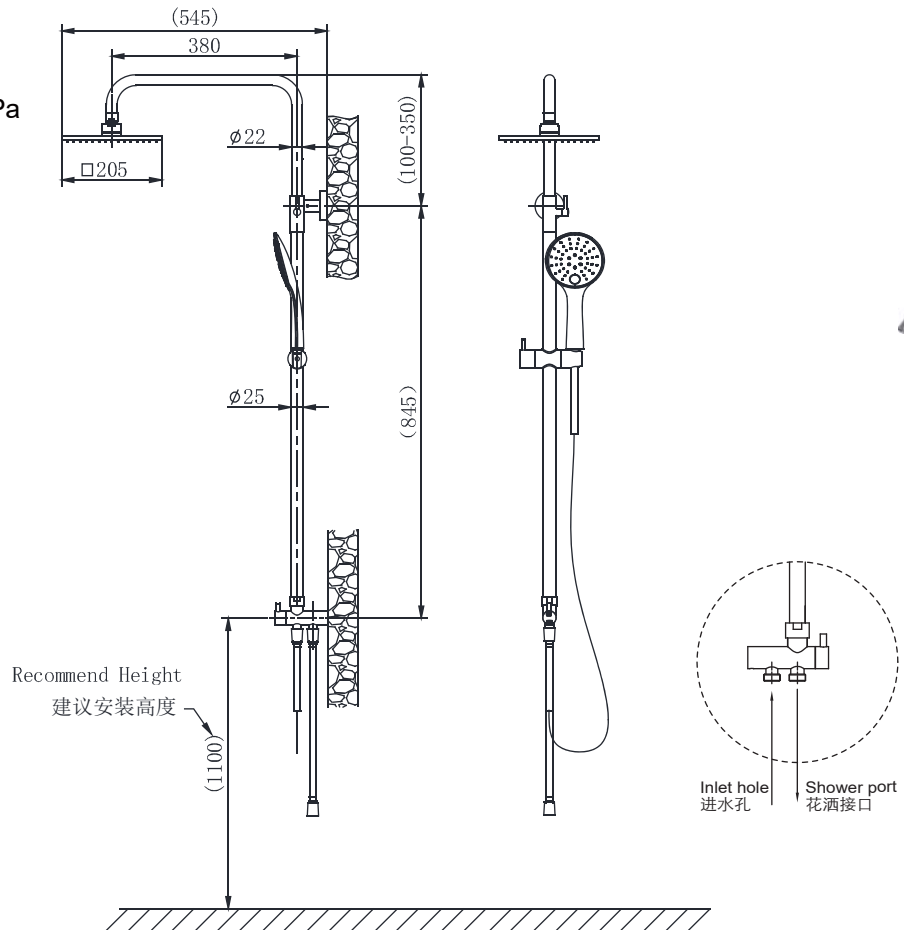

## ND2226C-1

Shower Column

淋浴柱组合

(Rough-in Dimensions):

安装尺寸图:

(Unit): mm

单位: 毫米

Pressure range: 0.1-0.5MPa

水压范围: 0.1-0.5MPa

Best to use: 0.3MPa

最优水压: 0.3MPa

Item No. 品号	ND2226C-1		
Available Color 颜色	Chrome 铬色		
Materials 材质	Stainless steel / ABS 不锈钢 / 塑料		
Cartridge 阀芯	Shunt Valve 分水阀		
Aerator 起泡器	<input checked="" type="checkbox"/>		
Shipping Package 运输包装	Set/CTN: 3 Set 套/箱: 3套	M <sup>3</sup> /CTN: 0.3 M <sup>3</sup> 体积/箱: 0.3 M <sup>3</sup>	G.W/CTN: 9.5 kg 毛重/箱: 9.5 kg

Remarks: Included 9" ABS shower head, three Function ABS hand-held shower, 1.5 m PVC Silver shower hose and 0.7 M PVC Silver hose

备注: 标配8寸ABS顶花洒、ABS三功能手握花洒、1.5米PVC银色花洒软管和0.7米连接管。

INNOCI reserves the right to make changes or modifications on any of its products without advance notice.