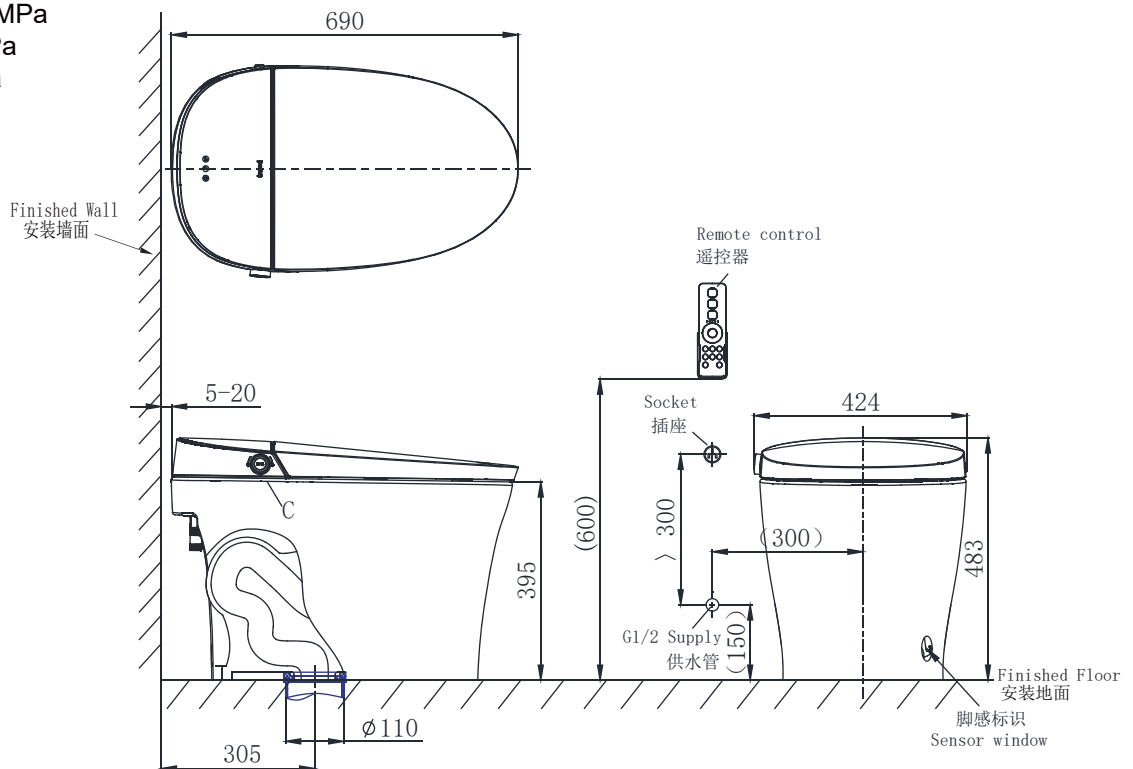

PRODUCT SPECIFICATION 产品规格书

ENC2181W-3B

Intelligent One-Piece Toilet

一体智能座便器

(Rough-in Dimensions):

安装尺寸图:

(Unit): mm

单位: 毫米

690X424X483mm

Pressure range: 0.1-0.5MPa

水压范围: 0.1-0.5MPa

Best to use: 0.3MPa

最优水压: 0.3MPa

Item No. 品号	ENC2181W-3B
Available Color 颜色	White 白色
Materials 材质	Vitreous China 陶瓷
Flush System 冲水系统	Siphon 虹吸
Flush Amount 冲水量	Half Flush: 4.2L, Full Flush: 6L 半冲: 4.2L, 全冲: 6L
Seat & Cover 盖板	PP Soft Closing PP缓降盖板
Shipping Package 运输包装	长(L) 780 X宽(W) 495 X高(H) 585 mm, 毛重(G.W): 43.5 kg
<p>备注: 坑距: 305mm, 电压: 220V/50Hz. 功能介绍: 臀洗、妇洗、移动清洗、水温可调、水压可调、位置可调、喷头自洁、夜灯、节能、静音模式、座圈加热、座温可调、烘干、除臭、风温可调、脚感冲水、离座冲洗、停电冲水、多功能遥控器。</p> <p>Remarks: Rough-In: 305mm, Voltage: 220V / 50Hz. Function intro: General / Bidet / Reciprocating cleaning / Water temperature adjustment / Water pressure adjustment / Position adjustment / Nozzle self cleaning / Soft lighting / Energy-saving / Silent / Seat temp / Seat temperature adjustment / Dry / Deodorization / Air temperature adjustment / Foot sensation Flush / Intelligent Flush / Non-electric flushing / Remote control .</p>	