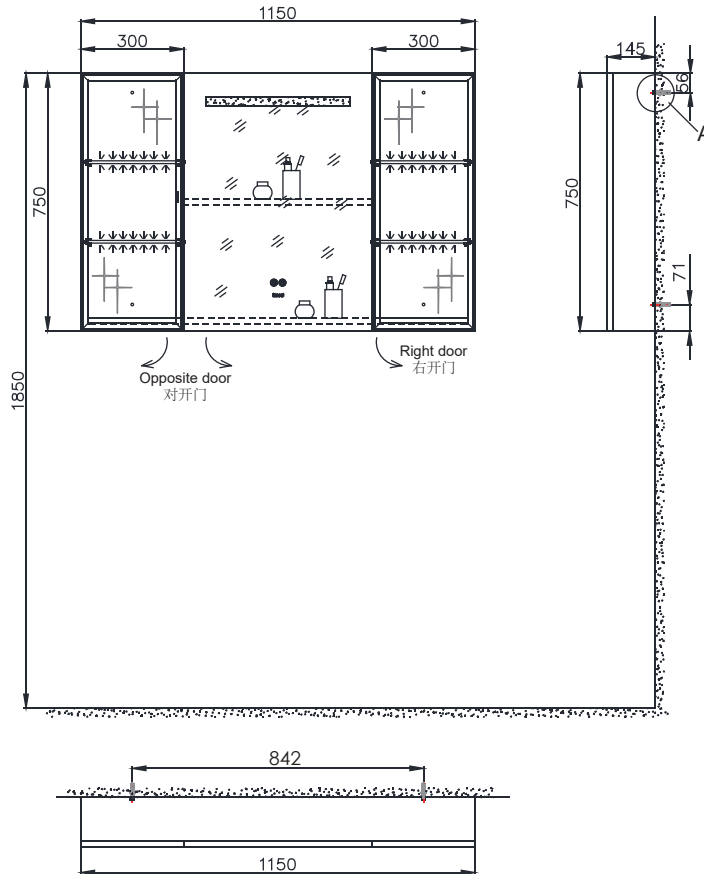

## NM21123Z-L

Three-door Mirror Cabinet with LED  
LED方型三门镜柜

(Rough-in Dimensions):

安装尺寸图:

(Unit): mm

单位: 毫米

Size: 1150\*750\*145mm

尺寸: 1150\*750\*145mm