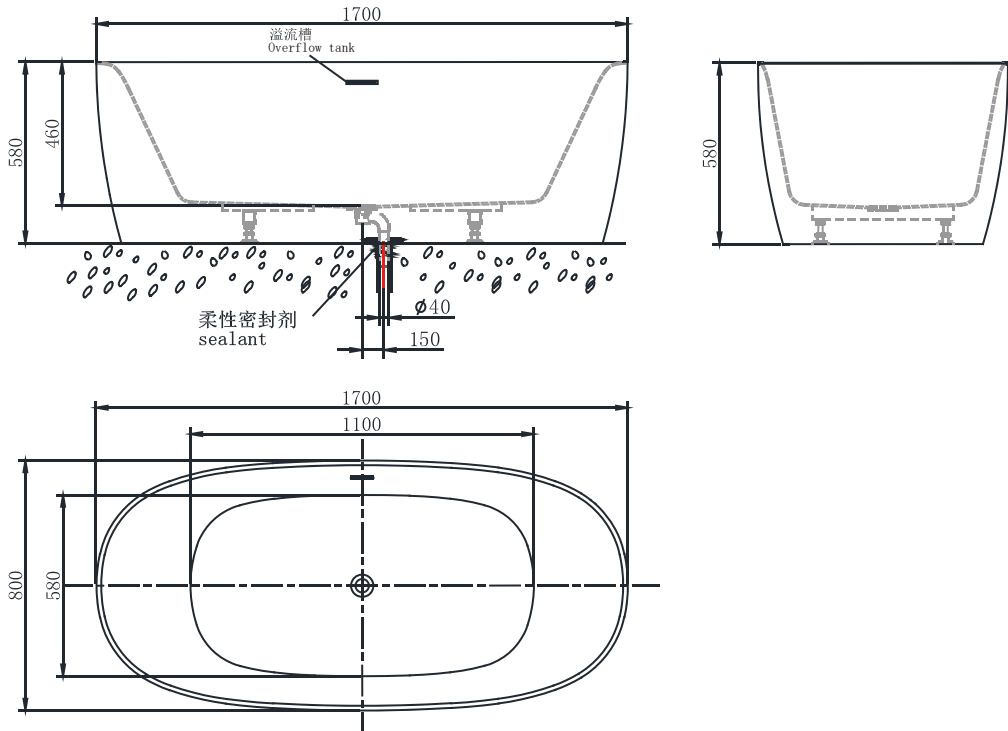

PRODUCT SPECIFICATION 产品规格书

NB25713TW-1WA

1.7m Free Standing Bathtub (White)
1.7米独立浴缸 (亮光白)

(Rough-in Dimensions):

安装尺寸图:

(Unit): mm

单位: 毫米

(Size): 1700X800X580

尺寸: 1700X800X580

Item No. 品号	NB25713TW-1WA
Capacity 容水量	Safety volume: 298 L 浴缸安全容水量: 298 升
Available Color 颜色	White 亮光白色
Materials 材质	Acrylic 亚克力
Shipping Package 运输包装	浴缸包装 (七层纸箱) : (长)1740 X(宽) 850X(高) 610mm, 1个/1箱, 毛重: 53 kg。 Bathtub Package(Corrugated carton): (L)1740 X (W) 850X (H)610mm,1set/1CTN,G.W: 53kg.

Remarks: With overflow function, Contains chrome copper press bath drain, chrome overflow grooves and plastic drain pipe. (L=400-1000mm)

备注: 带溢流功能, 包含铬色铜质弹跳去水器, 铬色溢流槽装饰条和塑料排污管 (L=400-1000mm)。

INNOCI reserves the right to make changes or modifications on any of its products without advance notice.
INNOCI 艺耐公司保留不事先通知便改变或修改的权利