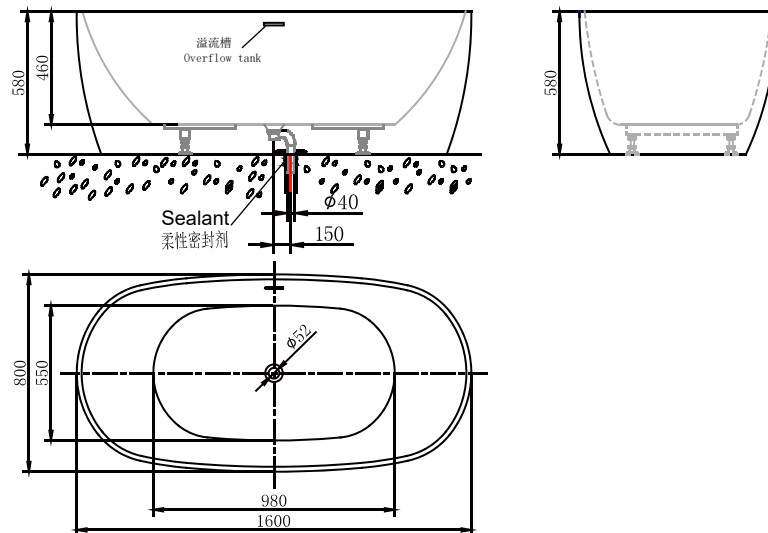

PRODUCT SPECIFICATION 产品规格书

NB25604M-1

1.6m Free Standing Bathtub (Matt)
1.6米独立浴缸 (哑光)

(Rough-in Dimensions):

安装尺寸图:

(Unit): mm

单位: 毫米

(Size): 1600X800X580

尺寸: 1600X800X580

Item No. 品号	NB25604M-1
Capacity 容水量	Safety volume: 274L 浴缸安全容水量: 274升
Available Color 颜色	Matt White 哑白色
Materials 材质	Acrylic 亚克力
Shipping Package 运输包装	浴缸包装: L(长)1650 X W(宽) 850X H(高) 600mm (1set/1CTN 1个/1箱) G.W(毛重): 48 kg Bathtub Package:

Remarks: With overflow function, Contains black copper bouncing water dispensers, black overflow grooves and plastic sewage pipes. (L=400-1000mm)

备注: 带溢流功能, 包含黑色铜质弹跳去水器, 黑色溢流槽装饰条和塑料排污管 (L=400-1000mm)。

INNOCI reserves the right to make changes or modifications on any of its products without advance notice.
INNOCI 艺耐公司保留不事先通知便改变或修改的权利