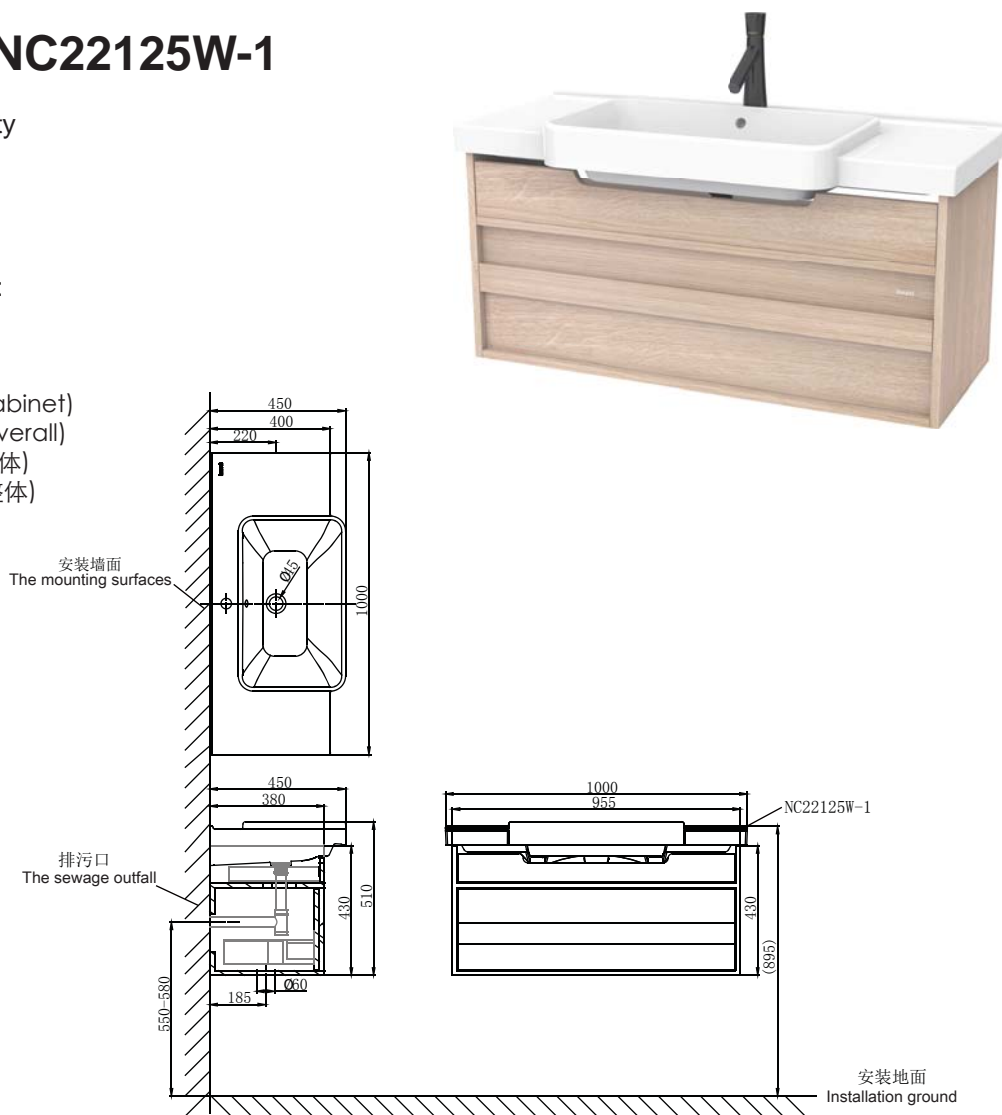

## NM49604X+NC22125W-1

100CM Wall-hung Vanity  
100公分挂墙浴室柜

(Rough-in Dimensions):

安装尺寸图:

(Unit): mm

单位: 毫米

Size: 955\*380\*430MM(cabinet)

1000\*450\*510MM(overall)

尺寸: 955\*380\*430MM(柜体)

1000\*450\*510MM(整体)

Item No. 品号	NM49604X ( Cabinet 柜体 ) +NC22125W-1 ( Basin 盆 )
Available Color 颜色	NM49604X ( Light wood grain 浅木纹色 ) NC22125W-1(White 白色 )
Materials 材质	NM49604X( Plywood 多层实木 ) NC22125W-1 ( Vitreous China 陶瓷 )
Shipping Package 运输包装	CTN/Set: 1 CTN M3/CTN: 0.23 M3 G.W/CTN: 24.5kg 箱/套: 1 箱 体积/箱:0.23 M3 毛重/箱: 24.5kg
Hardware Accessories 五金配件	"DTC" soft closing tracks "东泰" 骑马抽缓冲导轨
Structure of the way 结构方式	Double Drawers ( cabinet ) 双抽 (柜体)
Remarks: Faucet and drainage not included. Free selection of NP12206K and NP12208KandNP12205K metal feet 备注: 不含龙头和排杆, 自由选配NP12206K和NP12208K和NP12205K金属脚	