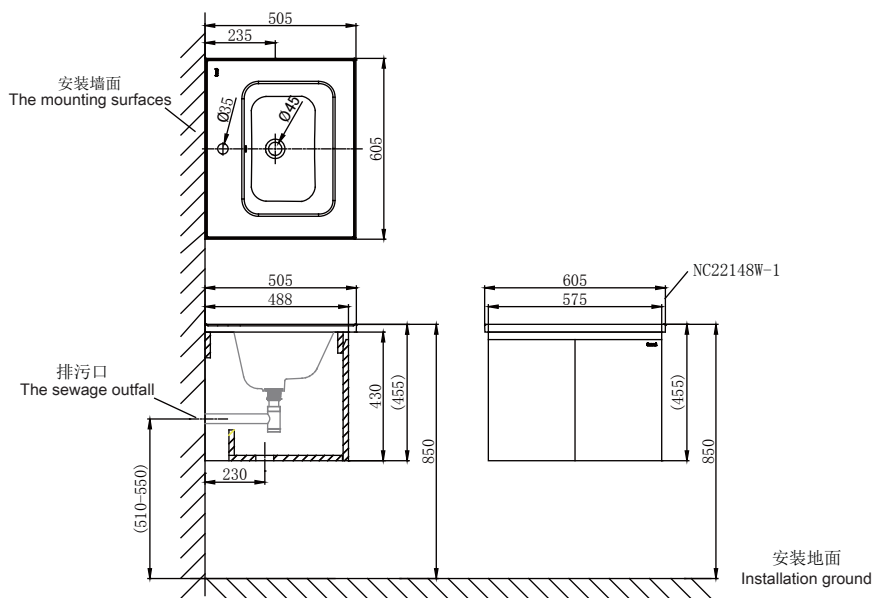

PRODUCT SPECIFICATION 产品规格书

NM45802X+NC22148W-1

60CM Wall-hung Vanity
60公分挂墙浴室柜

(Rough-in Dimensions):

安装尺寸图:

(Unit): mm

单位: 毫米

Size: 575*488*430MM(cabinet)

605*505*455MM(overall)

尺寸: 575*488*430MM(柜体)

605*505*455MM(整体)

Item No. 品号	NM45802X (Cabinet 柜体) +NC22148W-1 (Basin 盆)
Available Color 颜色	NM45802X (Light wood grain 浅木纹色) NC22148W-1(White 白色)
Materials 材质	NM45802X(Veneer 多层实木) NC22148W-1 (Vitreous China 陶瓷)
Shipping Package 运输包装	CTN/Set: 1 CTN M3/CTN: 0.16 M3 G.W/CTN: 12.3kg 箱/套: 1 箱 体积/箱:0.16 M3 毛重/箱: 12.3kg
Hardware Accessories 五金配件	SUS304 quick release soft closing door hinges 304快拆缓冲门铰链
Structure of the way 结构方式	Double doors 对开门
Remarks: Faucet and drainage not included. Free selection of NP12206K and NP12208KandNP12205K metal feet 备注: 不含龙头和排杆, 自由选配NP12206K和NP12208K和NP12205K金属脚	