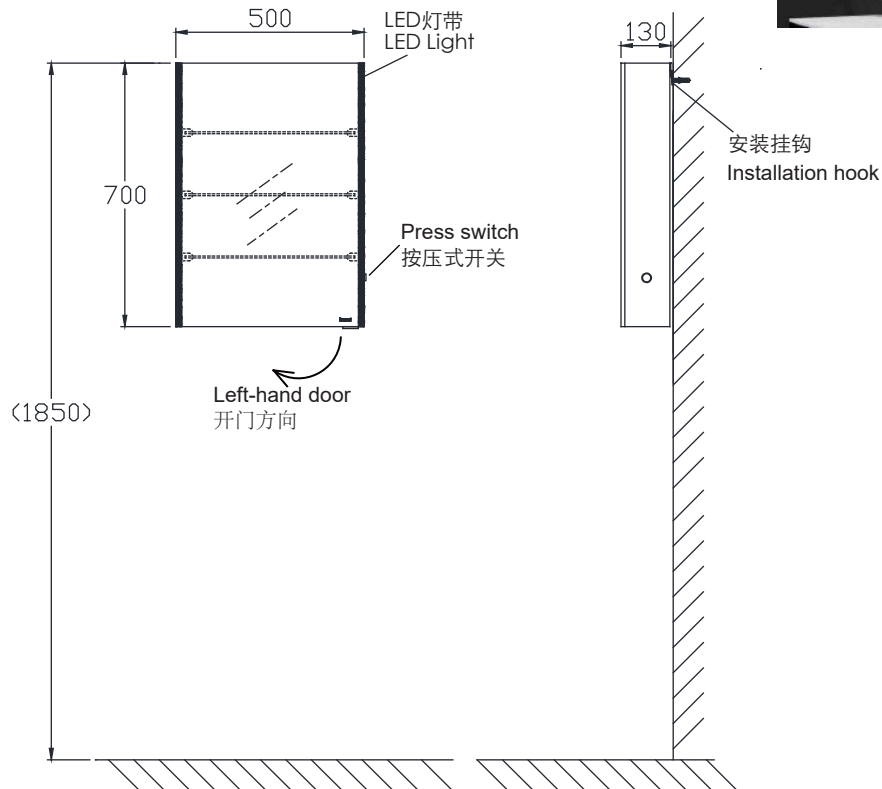

PRODUCT SPECIFICATION 产品规格书

NM25003N-LS

One-door Mirror Cabinet with
LED and Built-in Shaver Socket
LED方型单门镜柜(内置插座)

(Rough-in Dimensions):

安装尺寸图:

(Unit): mm

单位: 毫米

Size: 500*700*130mm

尺寸: 500*700*130mm

Item No. 品号	NM25003N-LS	
Available Color 颜色	Metallic natural color 铝合金本色边框	
Materials 材质	5mm thickness glass, Aluminum 5mm镜子, 铝合金方管	
Shipping Package 运输包装	CTN/Set: 1 CTN 箱/套: 1 箱	M ³ /CTN: 0.11 M ³ 体积/箱: 0.11 M ³ G.W/CTN: 14.2 kg 毛重/箱: 14.2 kg
Hardware Accessories (hinge) 五金配件(铰链)	"Blum" soft closing door hinges "百隆" 缓冲铰链	
Certification is introduced 认证介绍 (电器)	IP44certification IP44认证	
Function is introduced 功能介绍	LED function LED功能	Single door 单开门
Remarks: Height-adjustable glass shelf , White light,Voltage: AC220V; Frequency: 50HZ.Press switch 备注: 可调节镜柜内玻璃层高度,白光灯源, 电压: AC220V, 频率: 50HZ。按压开关		