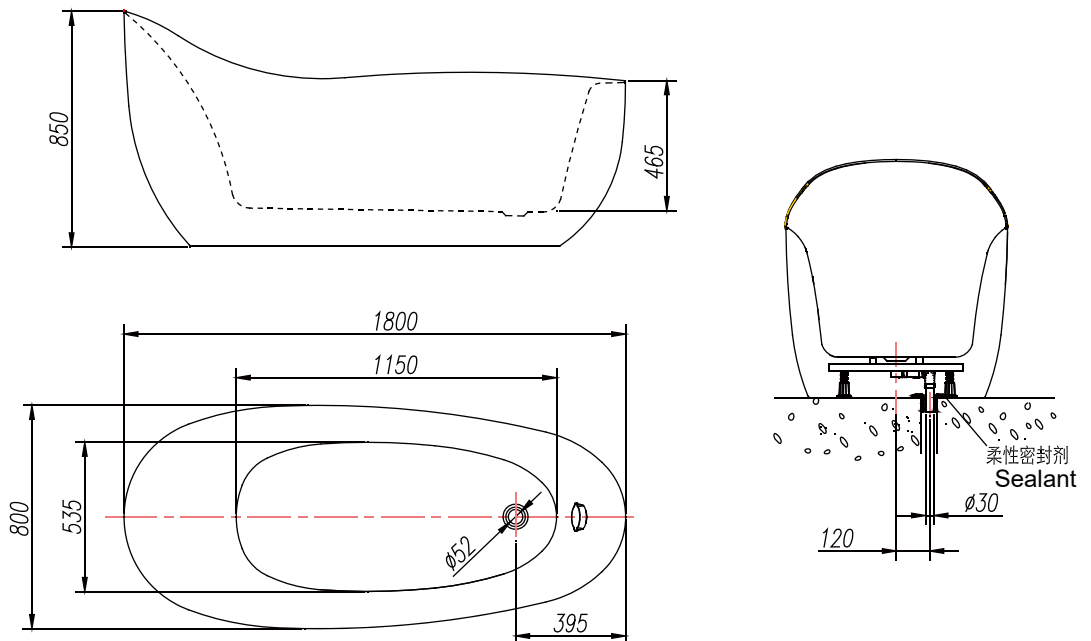

PRODUCT SPECIFICATION 产品规格书

NB25802TW-1K

1.8m Free Standing Bathtub
1.8米独立浴缸

(Rough-in Dimensions):

安装尺寸图:

(Unit): mm

单位: 毫米

(Size): 1800X800X850

尺寸: 1800X800X850

Item No. 品号	NB25802TW-1K
Capacity 容水量	Safety volume : 217L 浴缸安全容水量: 217升
Available Color 颜色	Black & White 黑白配
Materials 材质	Acrylic 亚克力
Shipping Package 运输包装	L(长)1840 X W(宽) 850X H(高) 880mm(1set/1CTN 1个/1箱) G.W(毛重) : 70 kg

Remarks: ND9102C brass pop-up (L=700mm) and ND9106N brass tube (L=500mm) included.

备注: 包含铜质去水器ND9102C (L=700mm) 和铜质去水器连接管ND9106N (L=500mm)。

INNOCI reserves the right to make changes or modifications on any of its products without advance notice.
INNOCI 艺耐公司保留不事先通知便改变或修改的权利