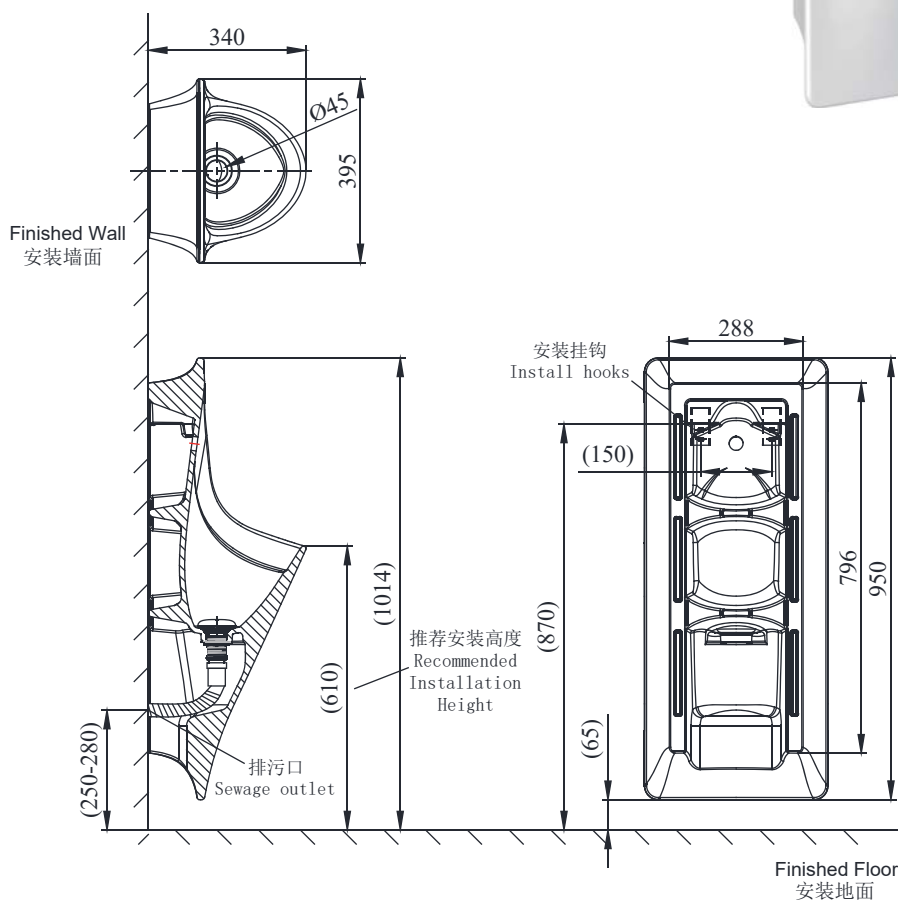

PRODUCT SPECIFICATION 产品规格书

NC2510W-B

Back Inlet Urinal
后进水小便斗

(Rough-in Dimensions):

安装尺寸图:

(Unit): mm

单位: 毫米

395x340x950(mm)

Item No. 品号	NC2510W-B
Available Color 颜色	White 白色
Materials 材质	Vitreous China 陶瓷
Shipping Package 运输包装	长(L)470X宽(W)383X高(H)980mm, 毛重(G.W): 33.7 kg
Remarks: Included Mounting Kits, ND9215C Drain, ND3901N Odor-Proof Tube, Sensor (AC220V/DC6V refers to 4 no.5 alkaline batteries), Average water consumption: 1.1L. 备注: 含安装螺丝、ND9215C下水器、ND3901N防臭排污管、感应器(交流220V/直流6V即4节5号碱性电池), 平均用水量1.1L。	