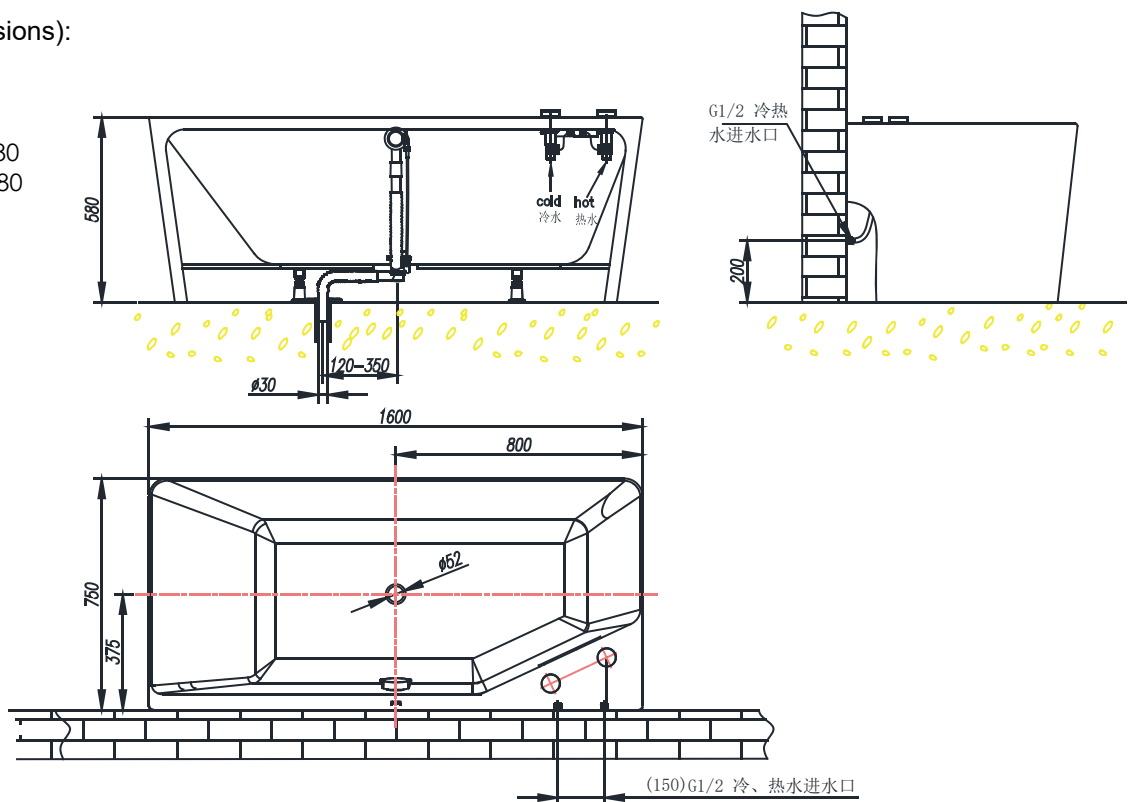

PRODUCT SPECIFICATION 产品规格书

NB25610W-5C

1.6m Belt group bath(white)
1.6 米裙边浴缸 (亮光)

(Rough-in Dimensions):

安装尺寸图:

(Unit): mm

单位: 毫米

(Size): 1600X750X580

尺寸: 1600X750X580

Item No. 品号	NB25610W-5C
Capacity 容水量	Safety volume: 235L 浴缸安全容水量235升
Available Color 颜色	White 亮光白色
Materials 材质	Acrylic 亚克力
Shipping Package 运输包装	浴缸包装 (蜂窝纸箱): (长)1680 X(宽) 840X (高) 680mm, 1个/1箱, 毛重: 54.5 kg. Bathtub Package(Honeycomb carton): (L)1680 X (W) 840X (H)680mm,1set/1CTN,G.W: 54.5kg.

Remarks: Contains Chrome handwheel copper desiccant and copper desiccant joint (L = 500MM) and 3-pc Windespread Bath Faucet.

备注: 包含铬色手轮铜质去水器和铜质去水器连接管 (L=500mm), 三件式浴缸龙头1套。

INNOCI reserves the right to make changes or modifications on any of its products without advance notice.
INNOCI 艺耐公司保留不事先通知便改变或修改的权利