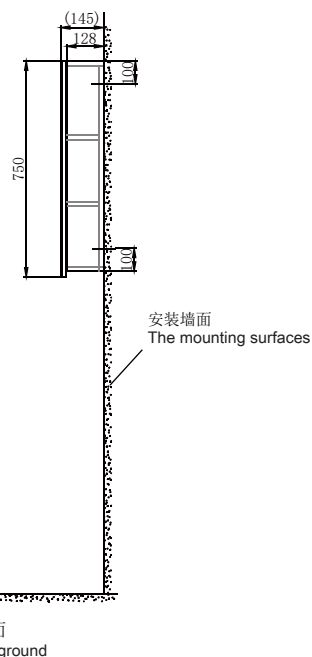

PRODUCT SPECIFICATION 产品规格书

NM28009Y

Two-door Mirror Cabinet

方型双门镜柜

(Rough-in Dimensions):

安装尺寸图:

(Unit): mm

单位: 毫米

Size(cabinet): 800*750*145MM

尺寸(柜体): 800*750*145MM

Φ10x40 Plastic Anchors
膨胀胶粒
ST5x60 Self-tapping screw
沉头自攻螺钉

A处(5:1)

安装地面
Installation ground

Item No. 品号	NM28009Y (Cabinet 柜体)
Available Color 颜色	NM28009Y (Classical red oak古典红橡木色)
Materials 材质	NM28009Y(Plywood 多层实木)
Shipping Package 运输包装	CTN/Set: 1 CTN M3/CTN: 0.14 M3 G.W/CTN: 20.5kg 箱/套: 1 箱 体积/箱:0.14 M3 毛重/箱: 20.5kg
Hardware Accessories 五金配件	"DTC" soft closing door hinges 东泰门铰链
Structure of the way 结构方式	Double Doors (cabinet) 对开门 (柜体)
Remarks: Installation screw accessories included, 备注: 含安装螺丝配件	