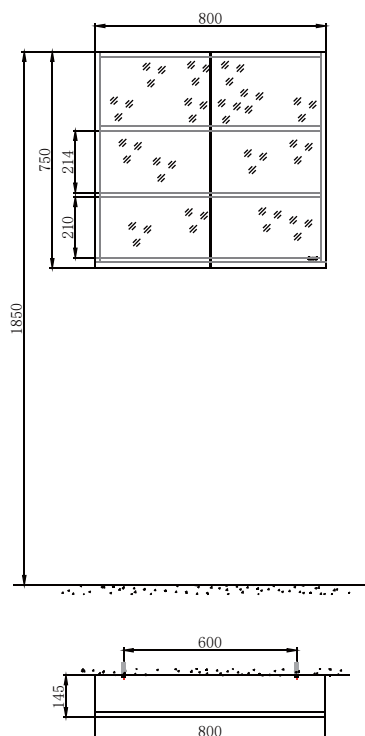

PRODUCT SPECIFICATION 产品规格书

NM28009Y

Two-door Mirror Cabinet

方型双门镜柜

(Rough-in Dimensions):

安装尺寸图:

(Unit): mm

单位: 毫米

Size(cabinet): 800*750*145MM

尺寸(柜体): 800*750*145MM

Φ10x40 Plastic Anchors
膨胀胶粒
ST5x60 Self-tapping screw
沉头自攻螺钉

A处(5:1)

安装地面
Installation ground

Item No. 品号	NM28009Y (Cabinet 柜体)
Available Color 颜色	NM28009Y (Classical red oak古典红橡木色)
Materials 材质	NM28009Y(Plywood 多层实木)
Shipping Package 运输包装	CTN/Set: 1 CTN M3/CTN: 0.14 M3 G.W/CTN: 20.5kg 箱/套: 1 箱 体积/箱:0.14 M3 毛重/箱: 20.5kg
Hardware Accessories 五金配件	"DTC" soft closing door hinges 东泰门铰链
Structure of the way 结构方式	Double Doors (cabinet) 对开门 (柜体)
Remarks: Installation screw accessories included, 备注: 含安装螺丝配件	