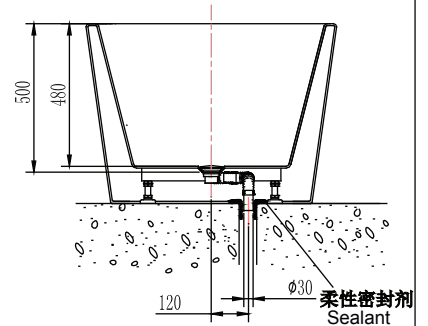

PRODUCT SPECIFICATION 产品规格书

NB25702TW-1W

1.7m Acrylic Free Standing Bathtub
1.7米薄边亚克力独立浴缸

(Rough-in Dimensions):

安装尺寸图:

(Unit): mm

单位: 毫米

(Size): 1700X800X600

尺寸: 1700X800X600

Item No. 品号	NB25702TW-1W
Capacity 容水量	litres to overflow 290L 浴缸最大容水量290升
Available Color 颜色	White 白色
Materials 材质	Acrylic 亚克力
Shipping Package 运输包装	L(长)1740 X W(宽) 840X H(高) 650mm(1set/1CTN 1个/1箱) G.W(毛重): 58 kg

Remarks: ND9113C brass pop-up and ND9106N brass tube(L=500mm) included.Add overflow function.

备注: 包含弹跳去水器ND9113C和铜质去水器连接管ND9106N(L=500mm)。添加溢流功能。

INNOCI reserves the right to make changes or modifications on any of its products without advance notice.
INNOCI 艺耐公司保留不事先通知便改变或修改的权利