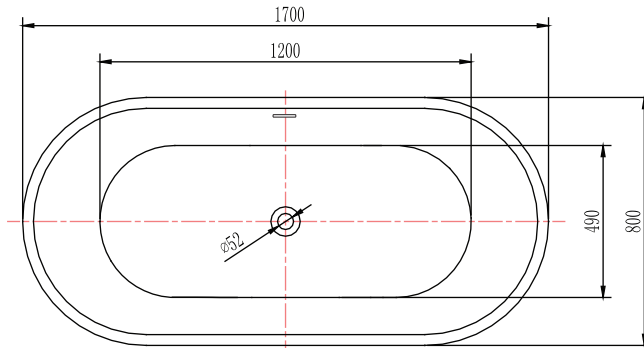

PRODUCT SPECIFICATION 产品规格书

NB25702TW-1W

1.7m Acrylic Free Standing Bathtub
1.7米薄边亚克力独立浴缸

(Rough-in Dimensions):

安装尺寸图:

(Unit): mm

单位: 毫米

(Size): 1700X800X600

尺寸: 1700X800X600

Item No. 品号	NB25702TW-1W
Capacity 容水量	litres to overflow 290L 浴缸最大容水量290升
Available Color 颜色	White 白色
Materials 材质	Acrylic 亚克力
Shipping Package 运输包装	L(长)1740 X W(宽) 840X H(高) 650mm(1set/1CTN 1个/1箱) G.W(毛重): 58 kg

Remarks: ND9113C brass pop-up and ND9106N brass tube(L=500mm) included.Add overflow function.

备注: 包含弹跳去水器ND9113C和铜质去水器连接管ND9106N(L=500mm)。添加溢流功能。

INNOCI reserves the right to make changes or modifications on any of its products without advance notice.
INNOCI 艺耐公司保留不事先通知便改变或修改的权利