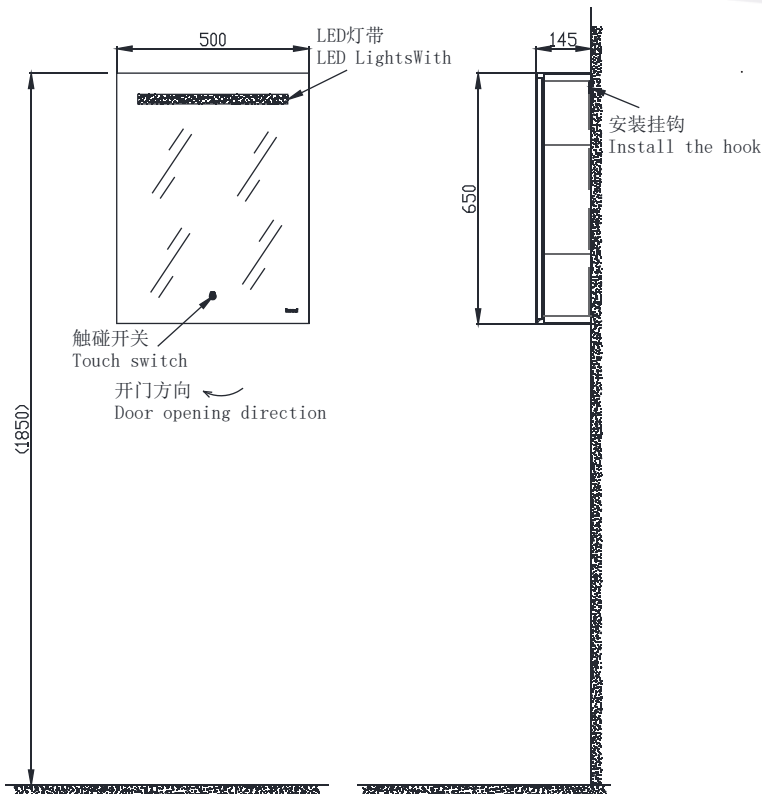

PRODUCT SPECIFICATION 产品规格书

NM25006A-L

One-door Mirror Cabinet with LED
LED方型单门镜柜

(Rough-in Dimensions):

安装尺寸图:

(Unit): mm

单位: 毫米

Size: 500*650*145mm

尺寸: 500*650*145mm

Item No. 品号	NM25006A-L		
Available Color 颜色	Space Gray 深空灰		
Materials 材质	6mm thickness glass, Aluminum, ABS 6mm镜子, 铝材, ABS		
Shipping Package 运输包装	CTN/Set: 1 CTN 箱/套: 1箱	M ³ /CTN: 0.10 M ³ 体积/箱: 0.10 M ³	G.W/CTN: 12 kg 毛重/箱: 12 kg
Hardware Accessories (hinge) 五金配件(铰链)	304 soft closing door hinges 304 缓冲铰链		
Certification is introduced 认证介绍 (电器)	IP44certification IP44认证		
Function is introduced 功能介绍	LED function LED功能	Single door 单开门	

Remarks: Height-adjustable glass shelf, White light, Voltage: AC220V; Frequency: 50HZ; Touch switch.

备注: 可调节镜柜内玻璃层高度, 白光光源, 电压: AC220V, 频率: 50HZ; 触碰开关。

INNOCI reserves the right to make changes or modifications on any of its products without advance notice.
INNOCI 艺耐公司保留不事先通知便改变或修改的权利