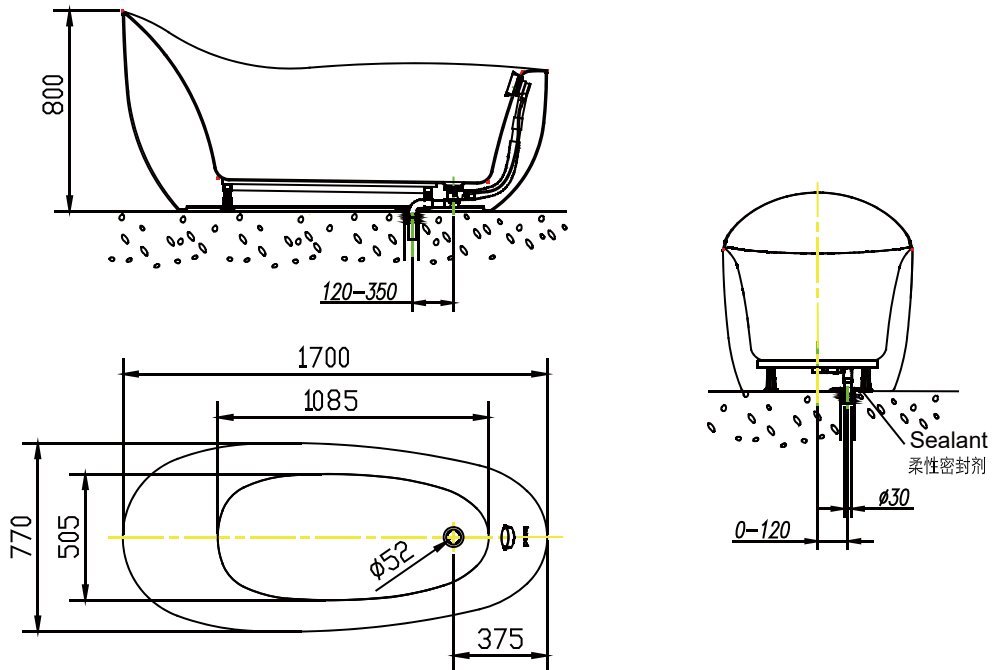

PRODUCT SPECIFICATION 产品规格书

NB25709TW-1W

1.7m Free Standing Bathtub
1.7米独立浴缸

(Rough-in Dimensions):

安装尺寸图:

(Unit): mm

单位: 毫米

(Size): 1700X770X800

尺寸: 1700X770X800

Item No. 品号	NB25709TW-1W
Capacity 容水量	Safety volume : 200L 浴缸安全容水量 : 200升
Available Color 颜色	White 白色
Materials 材质	Acrylic 亚克力
Shipping Package 运输包装	L(长)1820 X W(宽) 875X H(高) 985mm (1set/1CTN 1个/1箱) G.W(毛重) : 61 kg

Remarks: ND9102C brass pop-up (L=700mm) and ND9106N brass tube (L=500mm) included.

备注: 包含铜质去水器ND9102C (L=700mm) 和铜质去水器连接管ND9106N (L=500mm)。

INNOCI reserves the right to make changes or modifications on any of its products without advance notice.
INNOCI 艺耐公司保留不事先通知便改变或修改的权利