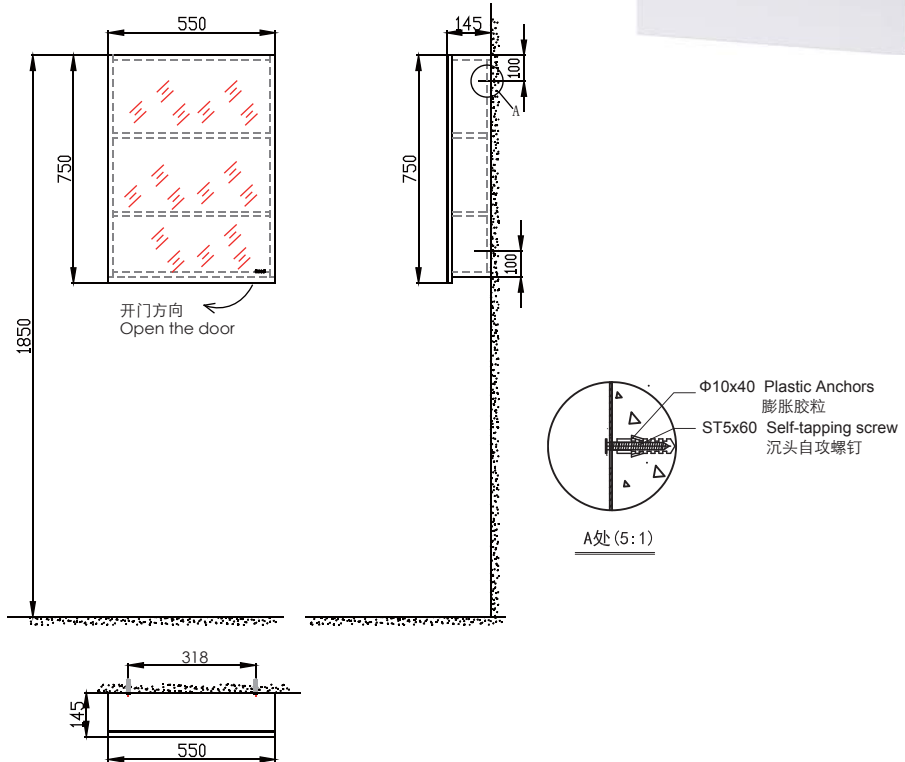

PRODUCT SPECIFICATION 产品规格书

NM25508X

Square single mirror cabinet

方型单门镜柜

(Rough-in Dimensions):

安装尺寸图:

(Unit): mm

单位: 毫米

Size: 550*750*145mm

尺寸: 550*750*145mm

Item No. 品号	NM25508X
Available Color 颜色	Shallow wood pattern 浅木纹
Materials 材质	Plywood 多层板
Shipping Package 运输包装	CTN/Set: 1 CTN M ³ /CTN: 0.11 M ³ G.W/CTN: 16.2 kg 箱/套: 1 箱 体积/箱: 0.11 M ³ 毛重/箱: 16.2 kg
Hardware Accessories (hinge) 五金配件(铰链)	"DTC" Cushion hinge "东泰" 缓冲铰链
Certification is introduced 认证介绍 (电器)	ON 无
Function is introduced 功能介绍	Single door 单开门
Remarks: Installation screw accessories included, 备注: 含安装螺丝配件	