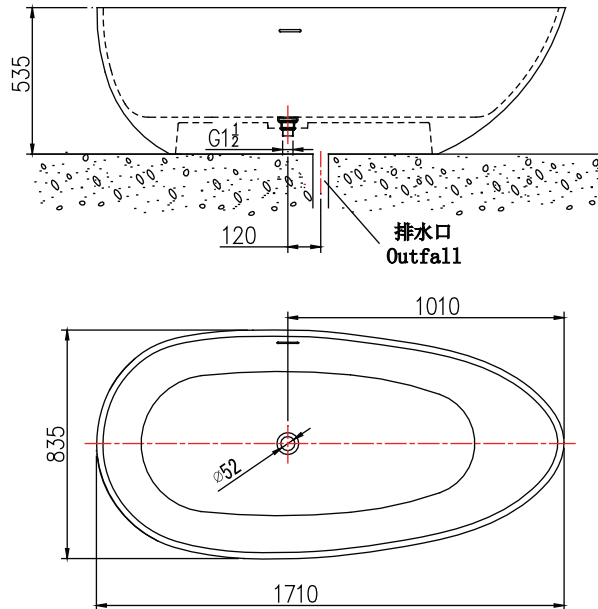

PRODUCT SPECIFICATION 产品规格书

NB26702W-1

1.71m Solid Surface Free Standing Bathtub
1.71米环保石独立浴缸

(Rough-in Dimensions):

安装尺寸图:

(Unit): mm

单位: 毫米

(Size): 1710X835X535

尺寸: 1710X835X535

Item No. 品号	NB26702W-1
Capacity 容水量	litres to overflow 240L 浴缸最大容水量240升
Available Color 颜色	White 白色
Materials 材质	Solid Surface 环保石
Shipping Package 运输包装	L(长) 1850 X W(宽) 940 X H(高) 720mm (1set/1CTN 1个/1箱) G.W(毛重) :171 kg

Remarks: Included Press Bath Drain ND9109W.Recommend to ND9106N brass tube (L=500mm).

备注: 包含按压浴缸去水器ND9109W, 推荐使用艺耐铜质去水器连接管ND9106N(L=500mm)。

INNOCI reserves the right to make changes or modifications on any of its products without advance notice.
INNOCI 艺耐公司保留不事先通知便改变或修改的权利