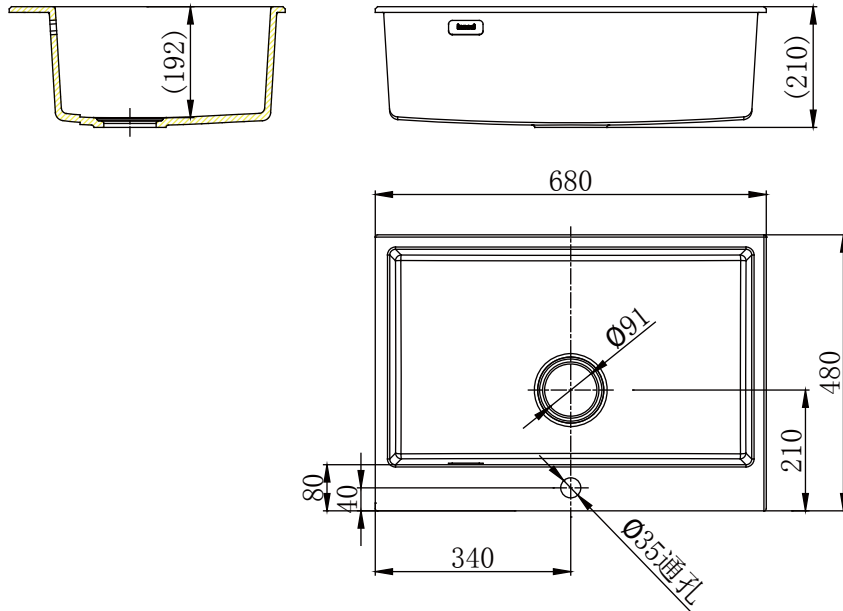

PRODUCT SPECIFICATION 产品规格书

NC2807N/B/M/K

Quartz stone single trough pot

石英石单槽菜盆

(Rough-in Dimensions):

安装尺寸图:

(Unit): mm

单位: 毫米

Size: 680*480*210mm

尺寸: 680*480*210mm

Item No. 品号	NC2807N/B/M/K		
Available Color 颜色	Granite 花岗岩	Shell white 贝壳白	Oatmeal 燕麦色
Materials 材质	Quartz stone 石英石		
Installation type 安装类型	On stage 台上		
Shipping Package 运输包装	Set/CTN: 1 Set 套/箱: 1套	M ³ /CTN: 0.13M ³ 体积/箱: 0.13 M ³	G.W/CTN: 14.5 kg 毛重/箱: 14.5 kg

Remarks: Contains hutch basin water drainage, exhaust pipe .Slot size 660*460MM (On)

备注: 包含厨盆下水器, 排管。开槽尺寸: 660*460MM (台上)

Cartons size: 775*575*275mm

纸箱尺寸: 775*575*275mm

INNOCI reserves the right to make changes or modifications on any of its products without advance notice.