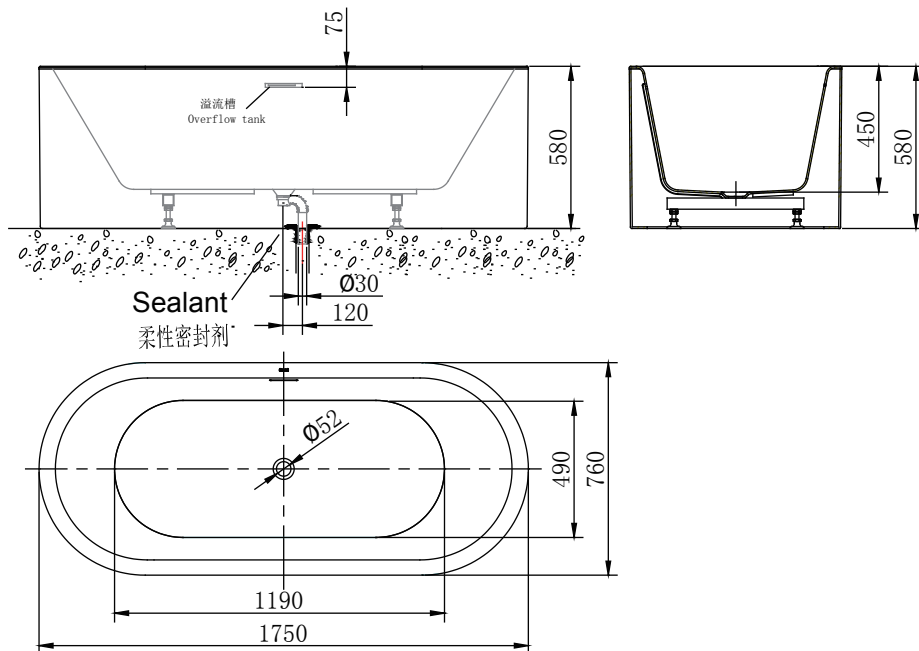

## NB25708M-1

1.75m Free Standing Bathtub (Matt)  
1.75米独立浴缸(哑光)

(Rough-in Dimensions):

安装尺寸图:

(Unit): mm

单位: 毫米

(Size): 1750X760X580

尺寸: 1750X760X580

Item No. 品号	NB25708M-1
Capacity 容水量	Litres to overflow 240L 浴缸最大容水量240升
Available Color 颜色	Matt White 哑白色
Materials 材质	Acrylic 亚克力
Shipping Package 运输包装	浴缸包装: L(长)1800 X W(宽) 810X H(高) 600mm (1set/1CTN 1个/1箱) G.W(毛重): 52 kg Bathtub Package:

Remarks: With overflow function, Contains black copper bouncing water dispensers, black overflow grooves and plastic sewage pipes. (L=500mm)

备注: 带溢流功能, 包含黑色铜质弹跳去水器, 黑色溢流槽装饰条和塑料排污管(L=500mm)。

INNOCI reserves the right to make changes or modifications on any of its products without advance notice.  
INNOCI 艺耐公司保留不事先通知便改变或修改的权利