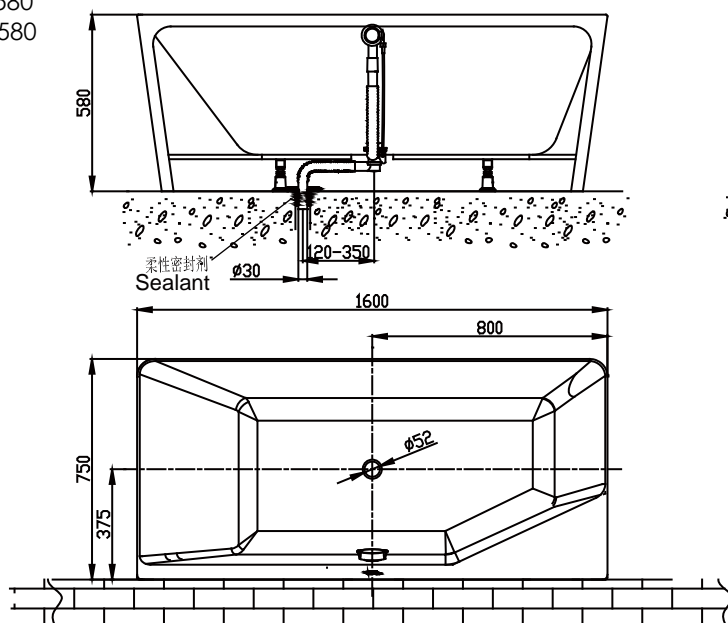

PRODUCT SPECIFICATION 产品规格书

NB25610M-5F

1.6m Belt group bath(matte)
1.6 米裙边浴缸 (哑光)

(Rough-in Dimensions):

安装尺寸图:

(Unit): mm

单位: 毫米

(Size): 1600X750X580

尺寸: 1600X750X580

Item No. 品号	NB25610M-5F
Capacity 容水量	litres to overflow 240L 浴缸最大容水量240升
Available Color 颜色	Dumb White 哑白色
Materials 材质	Acrylic 亚克力
Shipping Package 运输包装	浴缸包装: L(长)1660 X W(宽) 810X H(高) 600mm (1set/1CTN 1个/1箱) G.W(毛重): 52 kg Bathtub Package:

Remarks: Contains copper desiccant and copper desiccant joint(L = 500MM),

备注: 包含黑色铜质去水器和铜质去水器连接管(L=500mm)。

INNOCI reserves the right to make changes or modifications on any of its products without advance notice.
INNOCI 艺耐公司保留不事先通知便改变或修改的权利