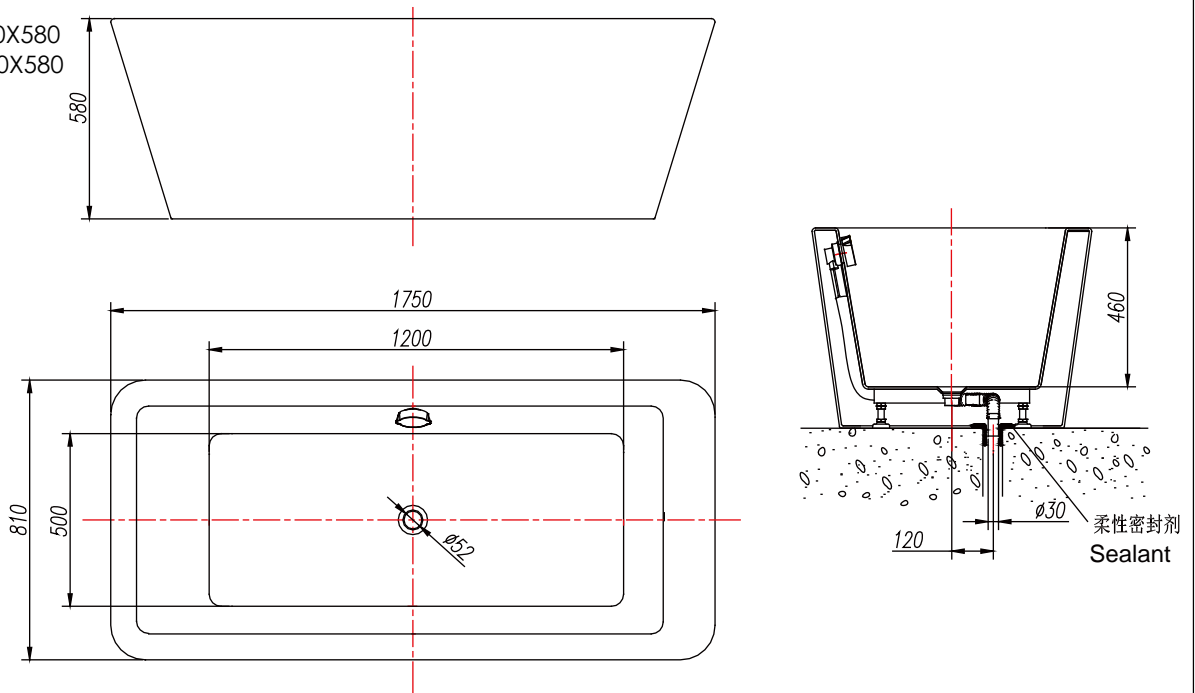

PRODUCT SPECIFICATION 产品规格书

NB25701TW-1K

1.75m Acrylic Free Standing Bathtub
1.75米亚克力独立浴缸

(Rough-in Dimensions):

安装尺寸图:

(Unit): mm

单位: 毫米

(Size): 1750X810X580

尺寸: 1750X810X580

Item No. 品号	NB25701TW-1K
Capacity 容水量	litres to overflow 254L 浴缸最大容水量254升
Available Color 颜色	Black & White 黑白配
Materials 材质	Acrylic 亚克力
Shipping Package 运输包装	L(长)1800 X W(宽) 850X H(高) 630mm(1set/1CTN 1个/1箱) G.W(毛重) : 55 kg

Remarks: ND9102C brass pop-up (L=700mm) and ND9106N brass tube (L=500mm) included.

备注: 包含铜质去水器ND9102C (L=700mm) 和铜质去水器连接管ND9106N (L=500mm)。

INNOCI reserves the right to make changes or modifications on any of its products without advance notice.
INNOCI 艺耐公司保留不事先通知便改变或修改的权利